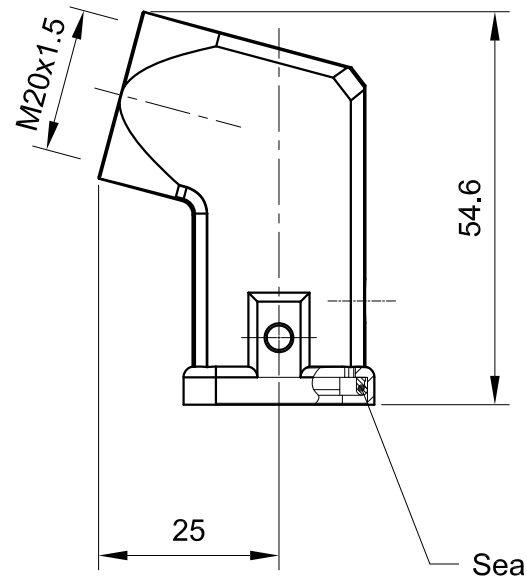

B

B

C

C

D

D

 All Dimensions in mm Original Size DIN A4	Date 2019-11-1	Drawing No. TC3142179	Rev. A00	Scale 1:1
	 InKonn® InKonn (Suzhou) Electric Technology Co.,Ltd.	Part No. 10 07 003 0111	Created by Shuxu Huang	Checked by Yiyi Luo
Type Name HPA3-SE/S-DB-M20				