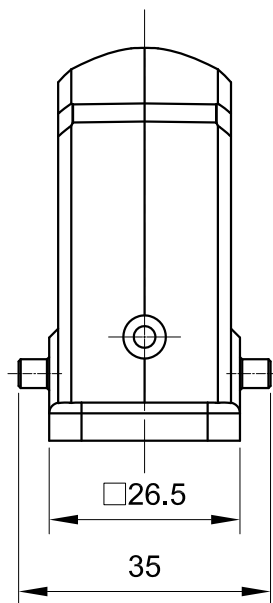

B

B

C

C

D

D

 All Dimensions in mm Original Size DIN A4	Date 2019-11-1	Drawing No. TC3142179	Rev. A00	Scale 1:1
	 InKonn® InKonn (Suzhou) Electric Technology Co.,Ltd.	Part No. 10 07 003 0111	Created by Shuxu Huang	Checked by Yiyi Luo
Type Name HPA3-SE/S-DB-M20				

1

2

3

4

5

6